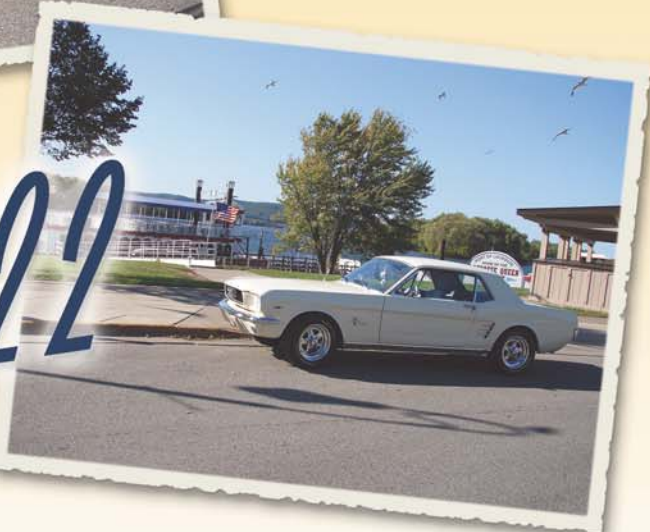

Visit www.DrivingAnOldie.com for more information and where you can find this '66 Mustang next!