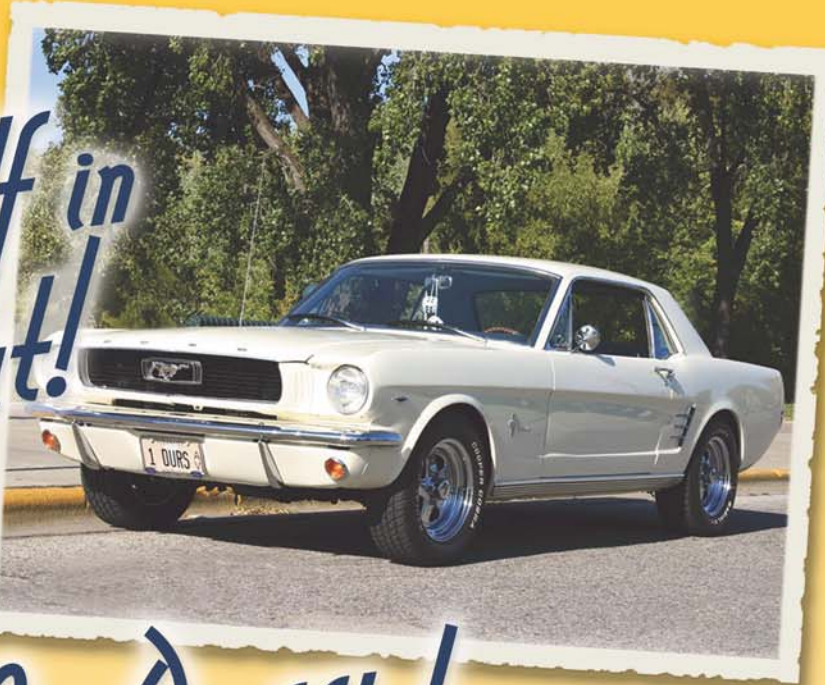

Picture yourself in
the driver's seat!

Valley View Rotary
presents the
First Annual

Classic Car Raffle!

Tickets are only:

\$10 or
3 for \$20

& are available
from any
Valley View Rotarian.
Proceeds fund
community projects.